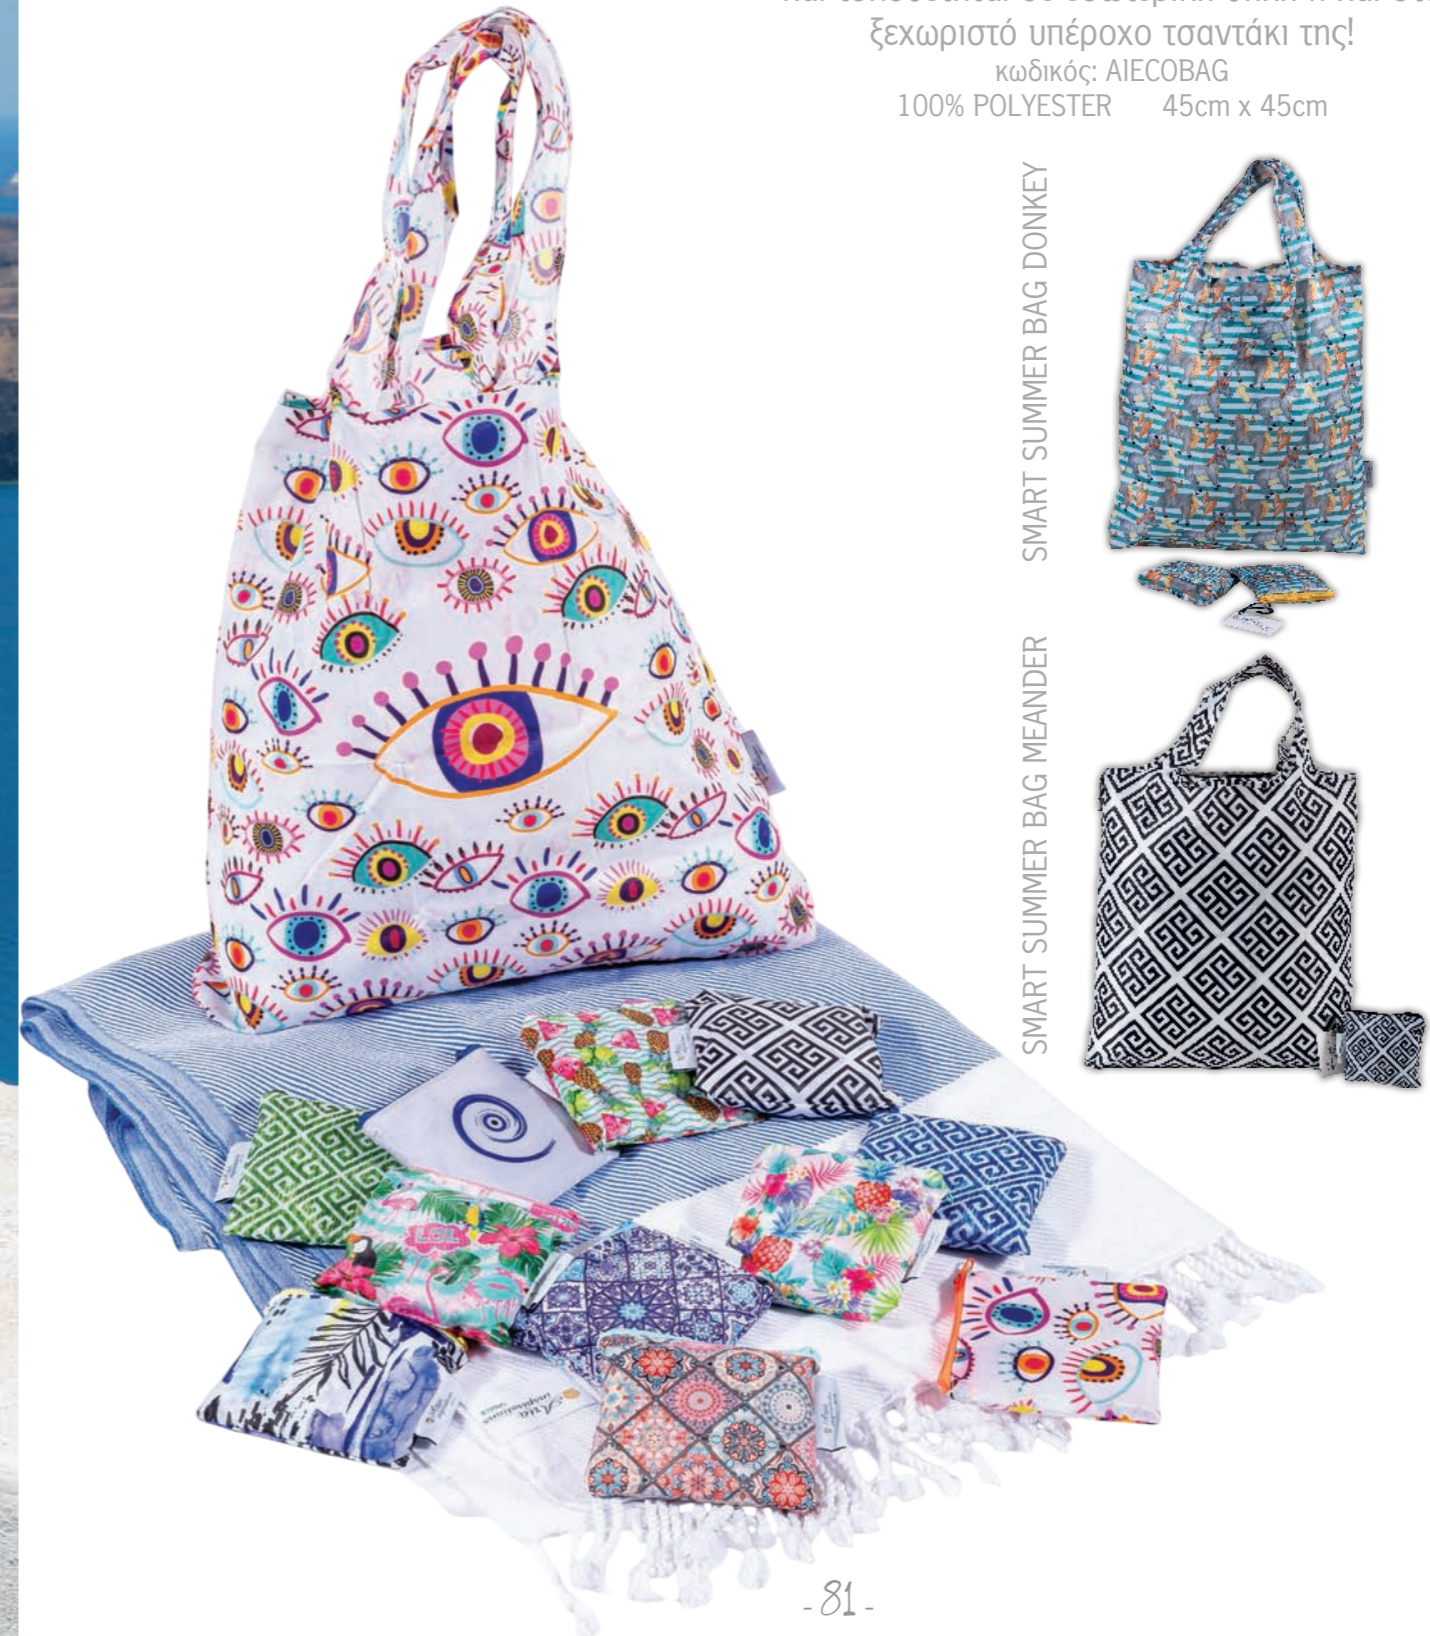

Summer eco bag

SUMMER ECO BAGS - ΠΟΛΥΧΡΗΣΤΙΚΕΣ
Καλοκαιρινή τσάντα πολλαπλών χρήσεων για
να την έχετε πάντα μαζί σας! Διπλώνει ευκολα
και τοποθετείται σε εσωτερική θήκη ή και στο
ξεχωριστό υπέροχο τσαντάκι της!
κωδικός: AIECOBAG
100% POLYESTER 45cm x 45cm

SMART SUMMER BAG DONKEY