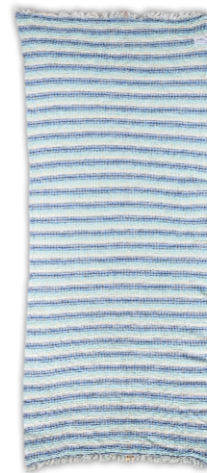

ROYAL BLUE CORAL

BLUE ROYAL LIGHT GREY

Waffle

WAFFLE
κωδικός: AIWAFFLE
100% BAMBAKI COTTON 254cm x97cm 460gr

BLACK NATURAL

NATURA

ROYAL BLUE. AQUA. NATURAL

DEEP BLUE. MUSTARD. CHERRY