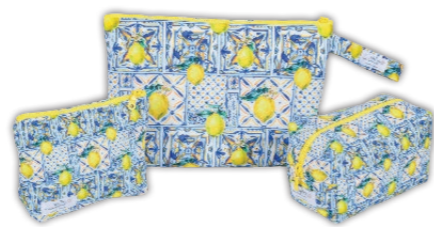

BEAUTY CASE 20cm X 13cm height
 POUCH 33cm X 24cm height
 PURSE 20cm X 15cm height

MEANDER BLUE POCKET

EYE POCKET

AEGEAN BLUE

KENTHMA RED

KENTHMA BLUE

HLIOS

GREEN LACHOURIA

BOHO GREY

MEDIUM 25cm X 18,5cm height

EYE MEDIUM

ISLAND BLUE

UNICORN

LEMONS

MEANDER BLUE MEDIUM

AZTEC