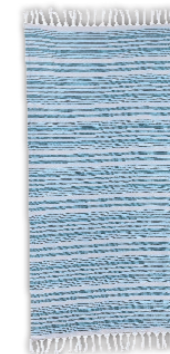

Natura tencel

NATURA TENCEL

κωδικός: AINATURA

75% BAMBAKI FINE COTTON 25% TENCEL

95cm x185cm

320gr

DEEP BLUE

CORAL

AQUA

BLUE

PINK

TIRQUOISE

BLUE JEAN

BLUE BLACK

BURGUNDY

BEIGE

YELLOW

EMERALD

BLACK

Ρωτήστε μας για την διαθεσιμότητα