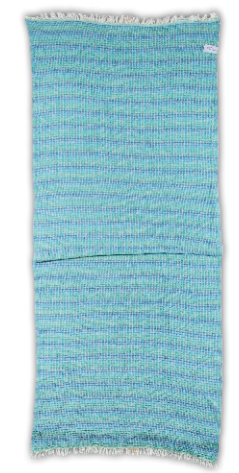

EMERALD. TIRQUOISE. BLUE