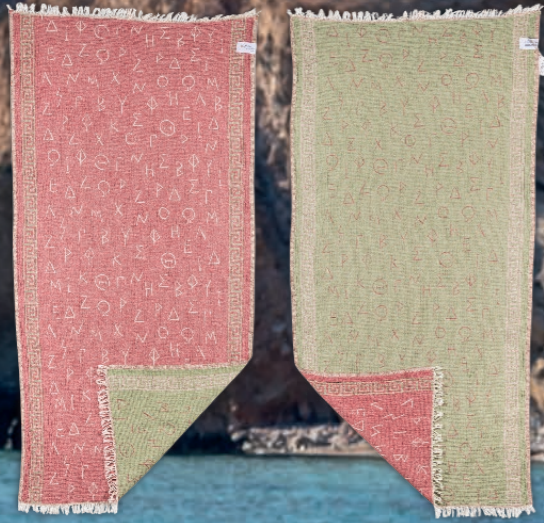

Alphabet

RED GREEN