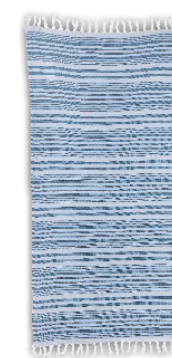

75% BAMBAKI FINE COTTON 25% TENCEL

95cm x185cm

320gr

DEEP BLUE

CORAL

AQUA

BLUE

PINK

TIRQUOISE

BLUE JEAN

BLUE BLACK

BURGUNDY

BEIGE

YELLOW

EMERALD

BLACK